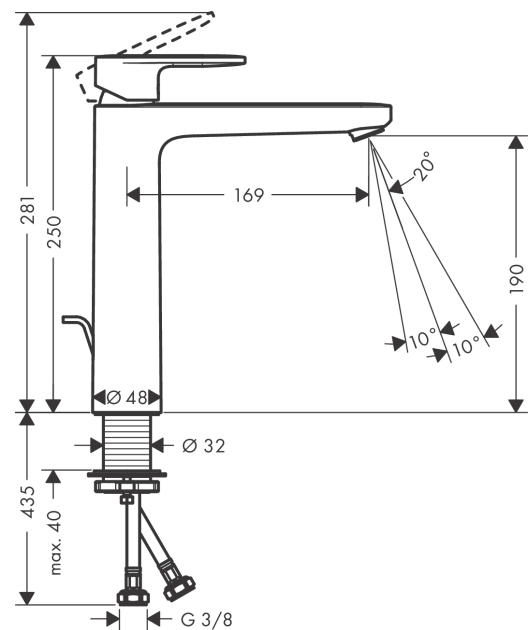

Vernis Blend

Single lever basin mixer 190 with pop-up waste set

Surface: **Matt Black** Article Number: **71552670**

Description

product features

- consists of: single lever basin mixer, waste set
- ComfortZone 190
- projection: 169 mm
- spout height: 190 mm
- spray type: Normal spray
- swiveling spray former
- maximum flow rate at 3 bar: 5 l/min
- ceramic cartridge
- temperature limitation adjustable
- suitable for continuous flow water heaters
- pop-up waste set G 1¼
- material waste set: synthetic
- connection type: G # connections
- connection dimension: DN15

Technology

Certificates

Product image

Scale drawing

Vernis Blend

Single lever basin mixer 190 with pop-up waste set

Surface: **Matt Black** Article Number: **71552670**

Flowchart

Vernis Blend
Single lever basin mixer 190 with pop-up waste set
 Surface: **Matt Black** Article Number: **71552670**

Exploded Drawing

Year of production: >07/21

Vernis Blend

Single lever basin mixer 190 with pop-up waste set

Surface: **Matt Black** Article Number: **71552670**

Spare part list

Year of production: >07/21

Pos.	Description	Article Number	Price	PU
1	handle	93678670	€ 42,36	1
2	screw cover	96338000	€ 3,21	1
3	flange	93680670	-	1
4	nut	93681000	€ 18,33	1
5	O-ring 24x1,5	98434000	€ 3,21	1
6	cartridge, assy	97685000	€ 57,12	1
7	locking screw for handle	95140000	€ 5,24	1
8	adapter for cartridge	98866000	€ 28,20	1
9	O-ring 23x2	98398000	€ 3,21	1
10	aerator swivelling M24x1 (5 l/min)	93834670	€ 27,49	1
11	seal Ø 42	98722000	€ 5,24	1
12	fixing set	96016000	€ 28,20	1
13	connection hose 600 mm M8x0,75 G3/8	96556000	€ 22,37	1
14	O-ring 7x1,5	98422000	€ 3,21	1
15	pull rod	93683000	€ 11,31	1
a	pop up waste	92168670	€ 53,91	1