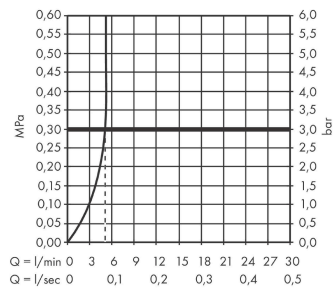

Vernis Blend

Single lever basin mixer 190 with pop-up waste set

Surface: **Matt Black** Article Number: **71552670**

Description

product features

- consists of: single lever basin mixer, waste set
- ComfortZone 190
- projection: 169 mm
- spout height: 190 mm
- spray type: Normal spray
- swiveling spray former
- maximum flow rate at 3 bar: 5 l/min
- ceramic cartridge
- temperature limitation adjustable
- suitable for continuous flow water heaters
- pop-up waste set G 1¼
- material waste set: synthetic
- connection type: G # connections
- connection dimension: DN15

Technology

Certificates

Product image

Scale drawing

Vernis Blend

Single lever basin mixer 190 with pop-up waste set

Surface: **Matt Black** Article Number: **71552670**

Flowchart