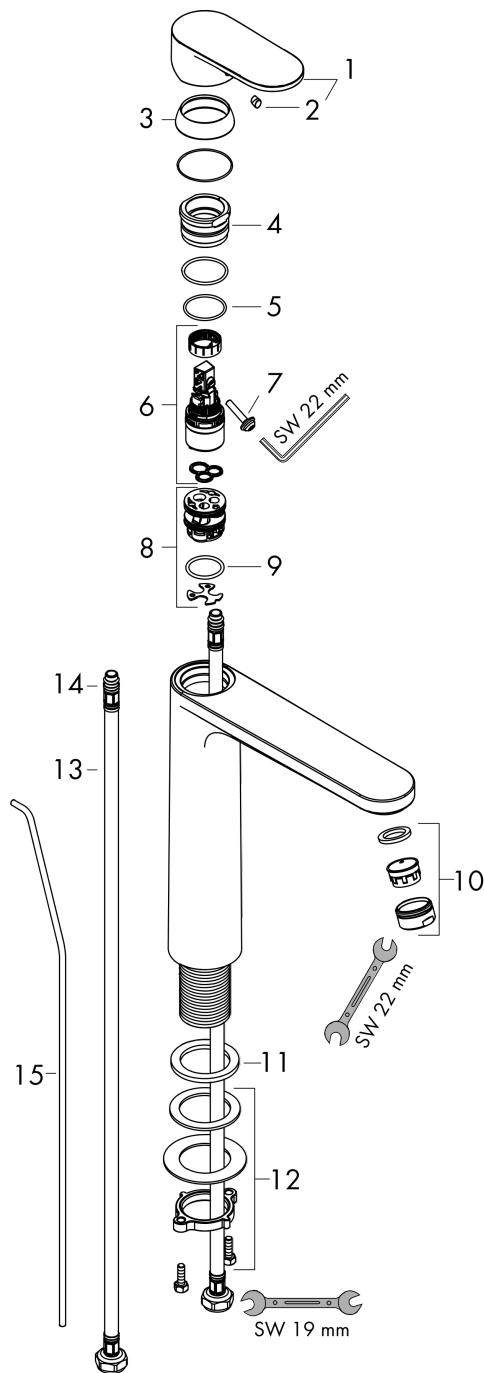

Vernis Blend

Single lever basin mixer 190 with pop-up waste set

Surface: **Matt Black** Article Number: **71552670**

Description

product features

- consists of: single lever basin mixer, waste set
- ComfortZone 190
- projection: 169 mm
- spout height: 190 mm
- spray type: Normal spray
- swiveling spray former
- maximum flow rate at 3 bar: 5 l/min
- ceramic cartridge
- temperature limitation adjustable
- suitable for continuous flow water heaters
- pop-up waste set G 1¼
- material waste set: synthetic
- connection type: G # connections
- connection dimension: DN15

Technology

Certificates

Product image

Scale drawing

Vernis Blend

Single lever basin mixer 190 with pop-up waste set

Surface: **Matt Black** Article Number: **71552670**

Flowchart

Vernis Blend
Single lever basin mixer 190 with pop-up waste set
 Surface: **Matt Black** Article Number: **71552670**

Exploded Drawing

Year of production: >07/21

Vernis Blend

Single lever basin mixer 190 with pop-up waste set

Surface: **Matt Black** Article Number: **71552670**

Spare part list

Year of production: >07/21

Pos.	Description	Article Number	Price	PU
1	handle	93678670	€ 42,36	1
2	screw cover	96338000	€ 3,21	1
3	flange	93680670	-	1
4	nut	93681000	€ 18,33	1
5	O-ring 24x1,5	98434000	€ 3,21	1
6	cartridge, assy	97685000	€ 57,12	1
7	locking screw for handle	95140000	€ 5,24	1
8	adapter for cartridge	98866000	€ 28,20	1
9	O-ring 23x2	98398000	€ 3,21	1
10	aerator swivelling M24x1 (5 l/min)	93834670	€ 27,49	1
11	seal Ø 42	98722000	€ 5,24	1
12	fixing set	96016000	€ 28,20	1
13	connection hose 600 mm M8x0,75 G3/8	96556000	€ 22,37	1
14	O-ring 7x1,5	98422000	€ 3,21	1
15	pull rod	93683000	€ 11,31	1
a	pop up waste	92168670	€ 53,91	1